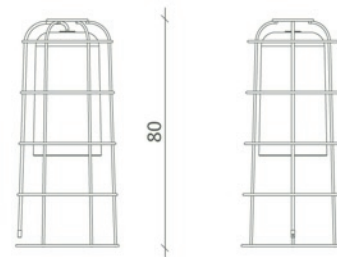

lights

design: **stefan schöning**

frame: lacquered steel-wire 8 mm
RAL 9010 pure white

shade: chinese porcelain

light: 230 V | GX53-9W
IP67 lighting component

Whitegold(*) is the result of the collaboration between Domani and stefan schöning. It's an innovative and unconventional collection, suitable for outdoor or indoor use and major urban projects or domestic surroundings. (*)Because Chinese porcelain was so rare and expensive during the 17th Century, it was valued more highly than gold and therefore called 'white gold'. Even today the finest quality porcelain is still 'made in China'.