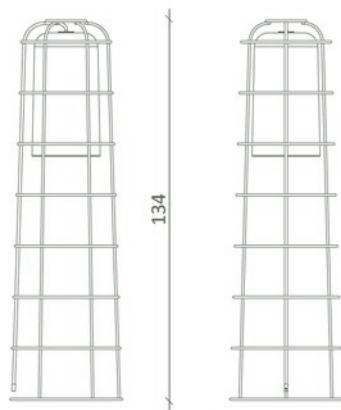

lights

design: **stefan schöning**

frame: lacquered steel-wire 8 mm
RAL 9010 pure white

shade: chinese porcelain

light: 230 V | GX53-9W
IP67 lighting component

Whitegold(*) is the result of the collaboration between Domani and stefan schöning. It's an innovative and unconventional collection, suitable for outdoor or indoor use and major urban projects or domestic surroundings. (*)Because Chinese porcelain was so rare and expensive during the 17th Century, it was valued more highly than gold and therefore called 'white gold'. Even today the finest quality porcelain is still 'made in China'.

product codes:

WGL1335
WGL800