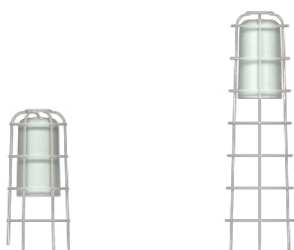

lights

design: **stefan schöning**

frame: lacquered steel-wire 8 mm
RAL 9010 pure white

shade: chinese porcelain

light: 230 V | GX53-9W
IP67 lighting component

Whitegold(*) is the result of the collaboration between Domani and stefan schöning. It's an innovative and unconventional collection, suitable for outdoor or indoor use and major urban projects or domestic surroundings. (*)Because Chinese porcelain was so rare and expensive during the 17th Century, it was valued more highly than gold and therefore called 'white gold'. Even today the finest quality porcelain is still 'made in China'.

product codes:

WGL1335
WGL800