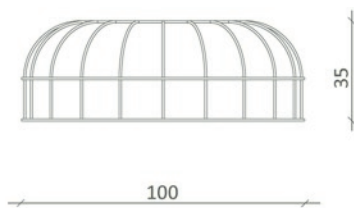

rising pots large

design: **stefan schöning**

frame: lacquered steel-wire 8 mm
RAL 9010 pure white

pot: chinese porcelain white
polyester white
terracotta white
terracotta black

Whitegold(*) is the result of the collaboration between Domani and stefan schöning. It's an innovative and unconventional collection, suitable for outdoor or indoor use and major urban projects or domestic surroundings.

(*)Because Chinese porcelain was so rare and expensive during the 17th Century, it was valued more highly than gold and therefore called 'white gold'. Even today the finest quality porcelain is still 'made in China'.