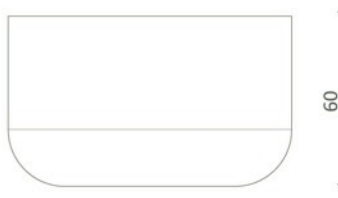

rising pots large

design: **stefan schöning**

frame: lacquered steel-wire 8 mm
RAL 9010 pure white

pot: chinese porcelain white
polyester white
terracotta white
terracotta black

Whitegold(*) is the result of the collaboration between Domani and stefan schöning. It's an innovative and unconventional collection, suitable for outdoor or indoor use and major urban projects or domestic surroundings.

(*)Because Chinese porcelain was so rare and expensive during the 17th Century, it was valued more highly than gold and therefore called 'white gold'. Even today the finest quality porcelain is still 'made in China'.