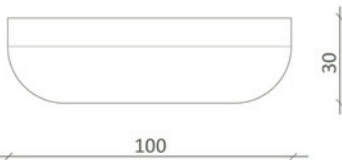

rising pots large

design: **stefan schöning**

frame: lacquered steel-wire 8 mm
RAL 9010 pure white

pot: chinese porcelain white
polyester white
terracotta white
terracotta black

Whitegold(*) is the result of the collaboration between Domani and stefan schöning. It's an innovative and unconventional collection, suitable for outdoor or indoor use and major urban projects or domestic surroundings.

(*)Because Chinese porcelain was so rare and expensive during the 17th Century, it was valued more highly than gold and therefore called 'white gold'. Even today the finest quality porcelain is still 'made in China'.