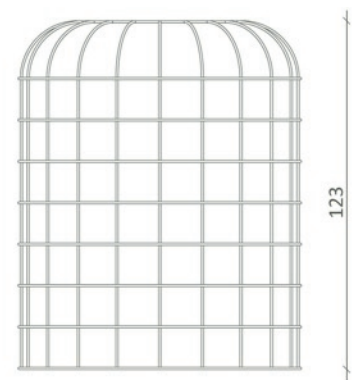

rising pots large

design: **stefan schöning**

frame: lacquered steel-wire 8 mm
RAL 9010 pure white

pot: chinese porcelain white
polyester white
terracotta white
terracotta black

Whitegold(*) is the result of the collaboration between Domani and stefan schöning. It's an innovative and unconventional collection, suitable for outdoor or indoor use and major urban projects or domestic surroundings.

product codes:

frames large	WGF100x30 WGF100x60 WGF100x120
pots large porcelain white	WGP100x30w WGP100x60w
pots large polyester white	WPK100x30w WPK100x60w
pots large terracotta white	WGT100x30w WGT100x60w
pots large terracotta black	WGT100x30z WGT100x60z