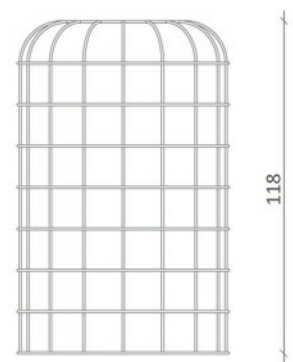

## rising pots medium

design: **stefan schöning**

frame: lacquered steel-wire 8 mm  
RAL 9010 pure white

pot: chinese porcelain white  
polyester white  
terracotta white  
terracotta black

Whitegold(\*) is the result of the collaboration between Domani and stefan schöning. It's an innovative and unconventional collection, suitable for outdoor or indoor use and major urban projects or domestic surroundings. (\*)Because Chinese porcelain was so rare and expensive during the 17th Century, it was valued more highly than gold and therefore called 'white gold'. Even today the finest quality porcelain is still 'made in China'.

### product codes:

frames medium	WGF75x30 WGF75x60 WGF75x120
pots medium porcelain white	WGP75x30w WGP75x60w
pots medium polyester white	WPK75x30w WPK75x60w
pots medium terracotta white	WGT75x30w WGT75x60w
pots medium terracotta black	WGT75x30z WGT75x60z