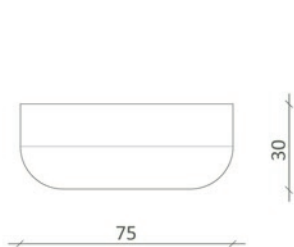

### product codes:

frames medium	WGF75x30 WGF75x60 WGF75x120
pots medium porcelain white	WGP75x30w WGP75x60w
pots medium polyester white	WPK75x30w WPK75x60w
pots medium terracotta white	WGT75x30w WGT75x60w
pots medium terracotta black	WGT75x30z WGT75x60z