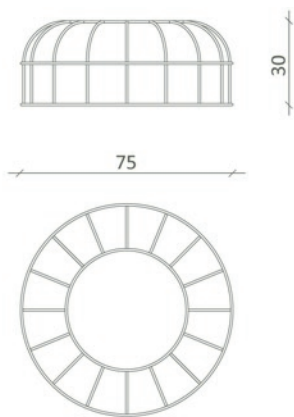

## rising pots medium

design: **stefan schöning**

frame: lacquered steel-wire 8 mm  
RAL 9010 pure white

pot: chinese porcelain white  
polyester white  
terracotta white  
terracotta black

Whitegold(\*) is the result of the collaboration between Domani and stefan schöning. It's an innovative and unconventional collection, suitable for outdoor or indoor use and major urban projects or domestic surroundings. (\*)Because Chinese porcelain was so rare and expensive during the 17th Century, it was valued more highly than gold and therefore called 'white gold'. Even today the finest quality porcelain is still 'made in China'.

### product codes:

frames medium	WGF75x30 WGF75x60 WGF75x120
pots medium porcelain white	WGP75x30w WGP75x60w
pots medium polyester white	WPK75x30w WPK75x60w
pots medium terracotta white	WGT75x30w WGT75x60w
pots medium terracotta black	WGT75x30z WGT75x60z