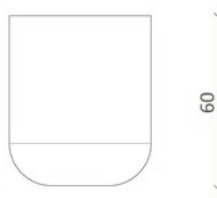

## rising pots small

design: **stefan schöning**

frame: lacquered steel-wire 8 mm  
RAL 9010 pure white

pot: chinese porcelain white  
polyester white  
terracotta white  
terracotta black

Whitegold(\*) is the result of the collaboration between Domani and stefan schöning. It's an innovative and unconventional collection, suitable for outdoor or indoor use and major urban projects or domestic surroundings. (\*)Because Chinese porcelain was so rare and expensive during the 17th Century, it was valued more highly than gold and therefore called 'white gold'. Even today the finest quality porcelain is still 'made in China'.

### product codes:

frames small	WGF50x30 WGF50x60 WGF50x120
pots small porcelain white	WGP50x30w WGP50x60w
pots small polyester white	WPK50x30w WPK50x60w
pots small terracotta white	WGT50x30w WGT50x60w
pots small terracotta black	WGT50x30z WGT50x60z