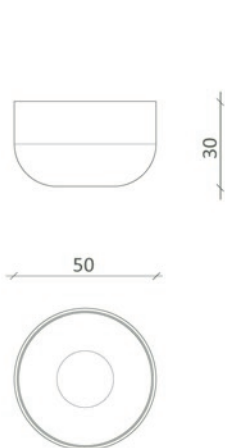

## rising pots small

design: **stefan schöning**

frame: lacquered steel-wire 8 mm  
RAL 9010 pure white

pot: chinese porcelain white  
polyester white  
terracotta white  
terracotta black

Whitegold(\*) is the result of the collaboration between Domani and stefan schöning. It's an innovative and unconventional collection, suitable for outdoor or indoor use and major urban projects or domestic surroundings. (\*)Because Chinese porcelain was so rare and expensive during the 17th Century, it was valued more highly than gold and therefore called 'white gold'. Even today the finest quality porcelain is still 'made in China'.

### product codes:

frames small	WGF50x30 WGF50x60 WGF50x120
pots small porcelain white	WGP50x30w WGP50x60w
pots small polyester white	WPK50x30w WPK50x60w
pots small terracotta white	WGT50x30w WGT50x60w
pots small terracotta black	WGT50x30z WGT50x60z