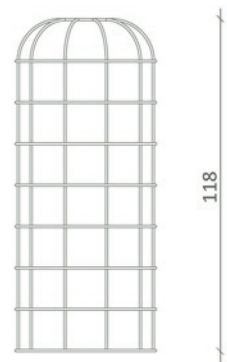

## rising pots small

design: **stefan schöning**

frame: lacquered steel-wire 8 mm  
RAL 9010 pure white

pot: chinese porcelain white  
polyester white  
terracotta white  
terracotta black

Whitegold(\*) is the result of the collaboration between Domani and stefan schöning. It's an innovative and unconventional collection, suitable for outdoor or indoor use and major urban projects or domestic surroundings. (\*)Because Chinese porcelain was so rare and expensive during the 17th Century, it was valued more highly than gold and therefore called 'white gold'. Even today the finest quality porcelain is still 'made in China'.

### product codes:

frames small	WGF50x30 WGF50x60 WGF50x120
pots small porcelain white	WGP50x30w WGP50x60w
pots small polyester white	WPK50x30w WPK50x60w
pots small terracotta white	WGT50x30w WGT50x60w
pots small terracotta black	WGT50x30z WGT50x60z