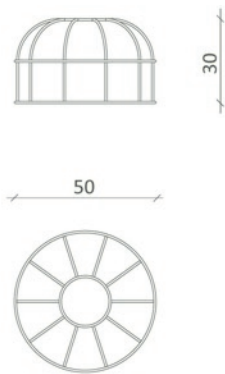

## rising pots small

design: **stefan schöning**

frame: lacquered steel-wire 8 mm  
RAL 9010 pure white

pot: chinese porcelain white  
polyester white  
terracotta white  
terracotta black

Whitegold(\*) is the result of the collaboration between Domani and stefan schöning. It's an innovative and unconventional collection, suitable for outdoor or indoor use and major urban projects or domestic surroundings. (\*)Because Chinese porcelain was so rare and expensive during the 17th Century, it was valued more highly than gold and therefore called 'white gold'. Even today the finest quality porcelain is still 'made in China'.

### product codes:

frames small	WGF50x30 WGF50x60 WGF50x120
pots small porcelain white	WGP50x30w WGP50x60w
pots small polyester white	WPK50x30w WPK50x60w
pots small terracotta white	WGT50x30w WGT50x60w
pots small terracotta black	WGT50x30z WGT50x60z