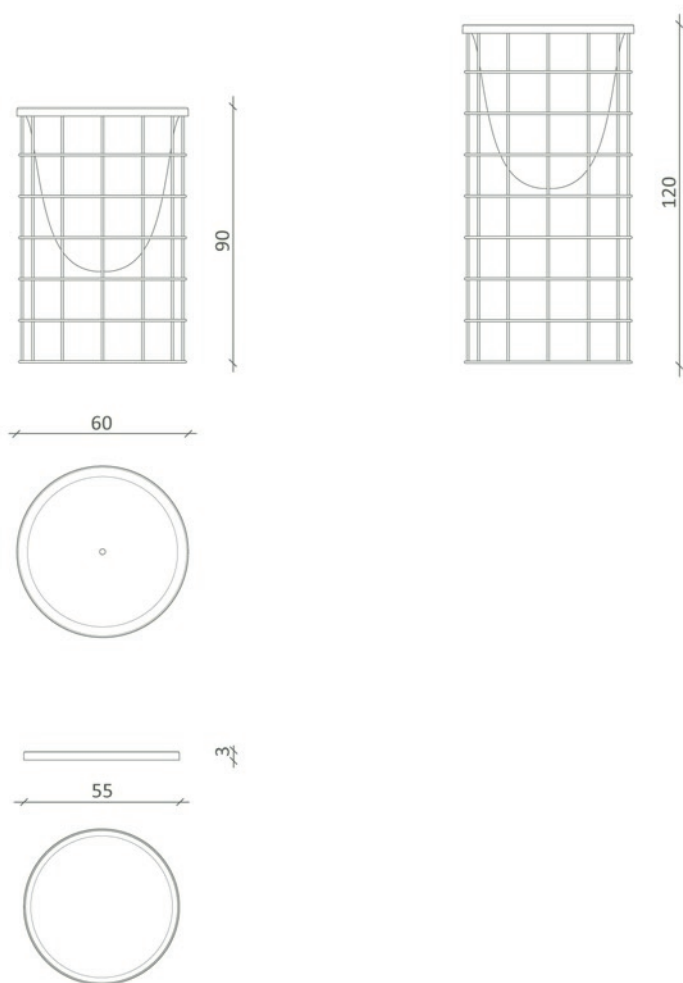

## round pots

design: **stefan schöning**

frame: lacquered steel-wire 8 mm  
RAL 9010 pure white

pot: polyester

reservoir: polyester

Whitegold(\*) is the result of the collaboration between Domani and stefan schöning. It's an innovative and unconventional collection, suitable for outdoor or indoor use and major urban projects or domestic surroundings. (\*)Because Chinese porcelain was so rare and expensive during the 17th Century, it was valued more highly than gold and therefore called 'white gold'. Even today the finest quality porcelain is still 'made in China'.

product codes:

WGFK60x90  
WGFK60x120