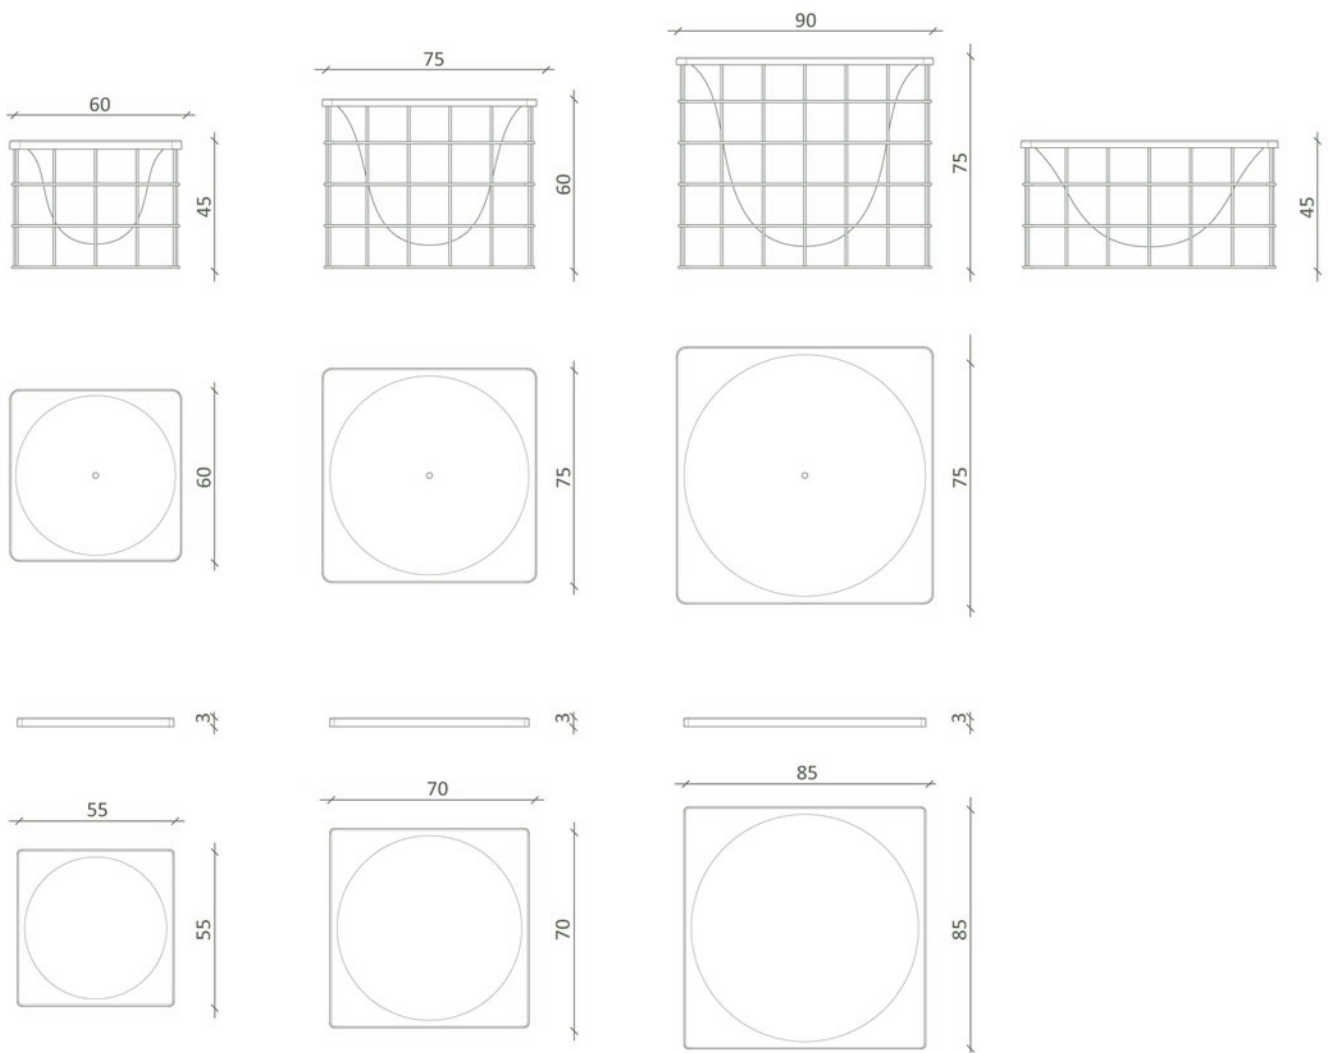

square pots

design: **stefan schöning**

frame: lacquered steel-wire 8 mm
RAL 9010 pure white

pot: polyester

reservoir: polyester

Whitegold(*) is the result of the collaboration between Domani and stefan schöning. It's an innovative and unconventional collection, suitable for outdoor or indoor use and major urban projects or domestic surroundings.

product codes:

WGFK60x60x45
WGFK75x75x60
WGFK90x90x75
WGFK90x90x45