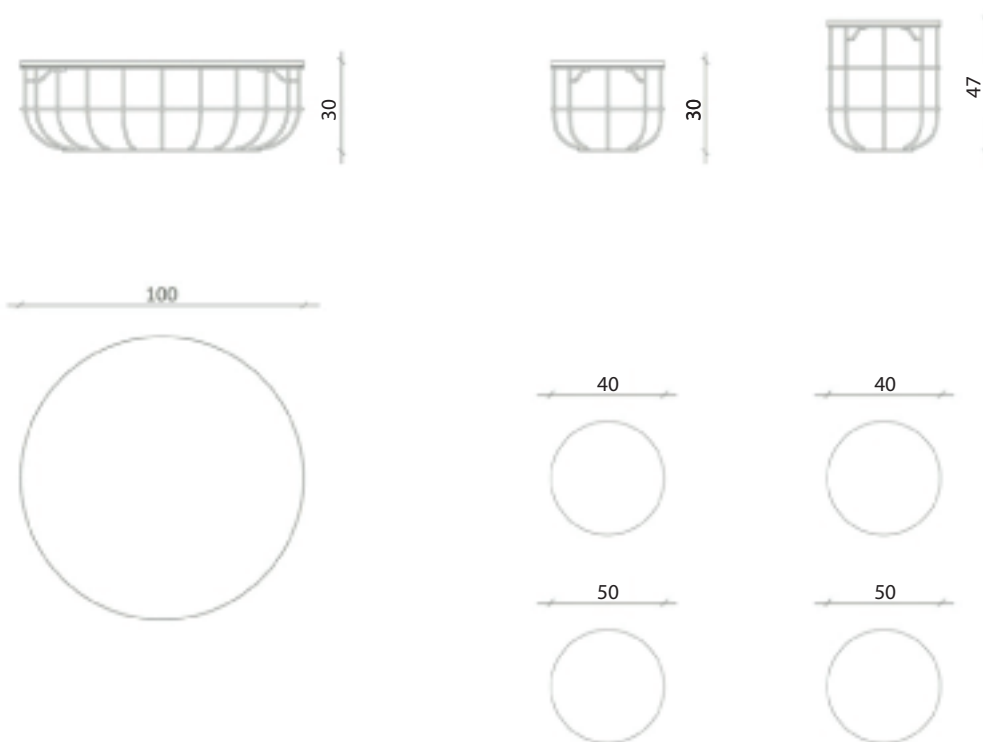

## tables

design: **stefan schöning**

frame: lacquered steel-wire 8 mm  
RAL 9010 pure white

top: chinese porcelain

Whitegold(\*) is the result of the collaboration between Domani and stefan schöning. It's an innovative and unconventional collection, suitable for outdoor or indoor use and major urban projects or domestic surroundings. (\*)Because Chinese porcelain was so rare and expensive during the 17th Century, it was valued more highly than gold and therefore called 'white gold'. Even today the finest quality porcelain is still 'made in China'.

**product codes:**

- Table top + frame: **WGTP100** (100x30)
- Table top + frame: **WGTP40** (40x30)
- Table top + frame: **WGTP50** (50x30)
- Table top + frame: **WGTP40** (40x47)
- Table top + frame: **WGTP50** (50x47)